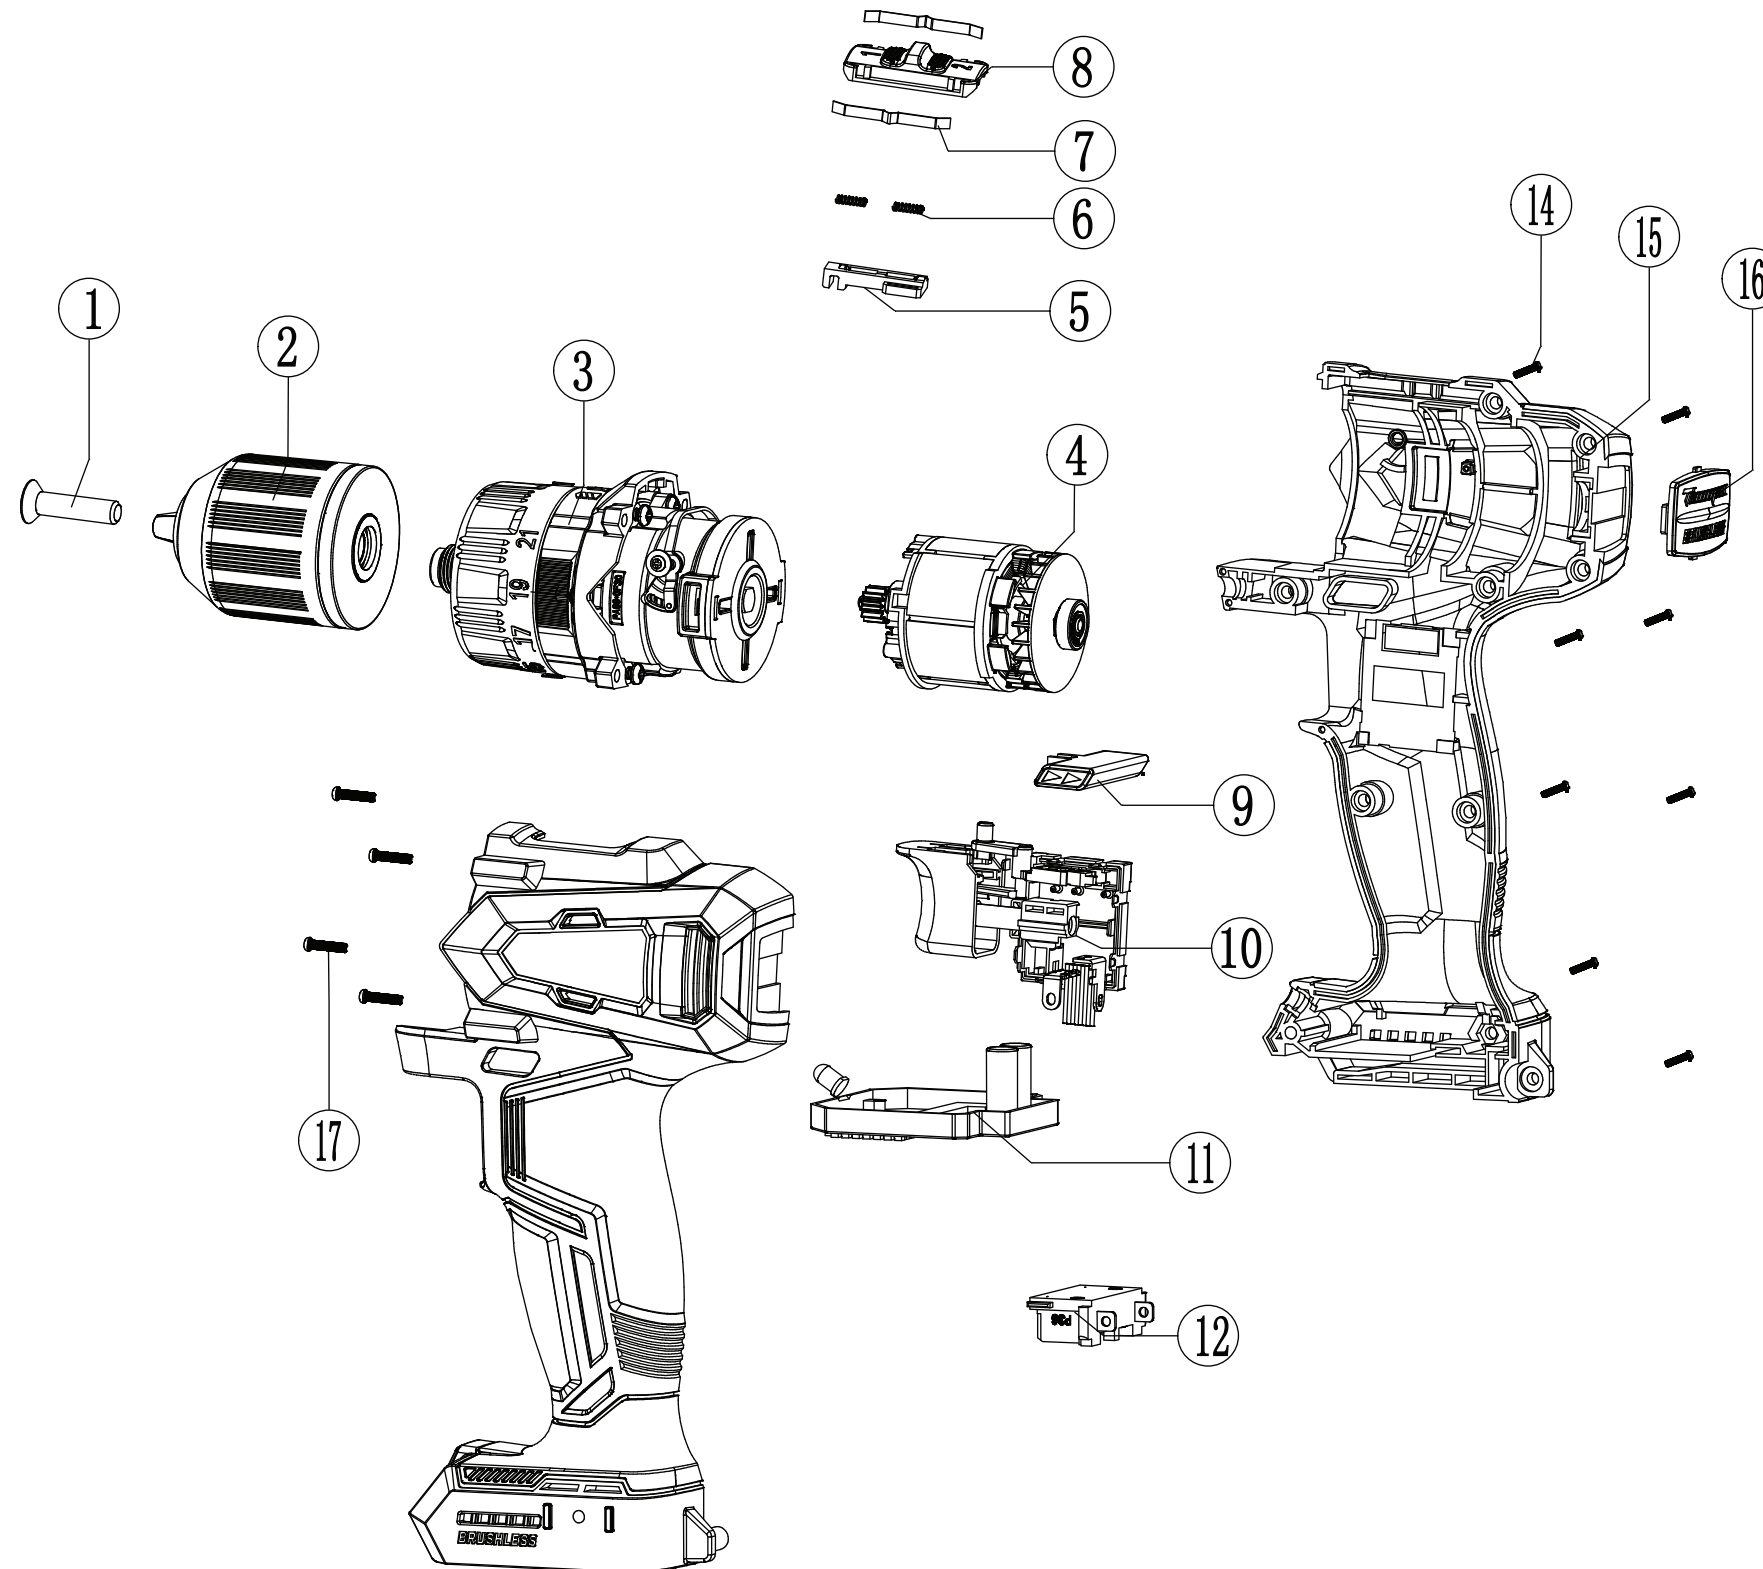

BRUSHLESS

UN1
POWER 20V

No.	ΠΕΡΙΓΡΑΦΗ	ΠΟΣ.
1	Screw	1
2	Chuck	1
3	Gear box assembly	1
4	Motor	1
5	Push button slide block	1
6	Push button spring	2
7	Gear shrapnel	2
8	Double speed push button	1
9	Push rod	1
10	Switch	1
11	Control panel	1
12	Body support	1
14	Self tapping screw	8
15	Housing	1
16	Rear trim cover	1
17	Screw	4