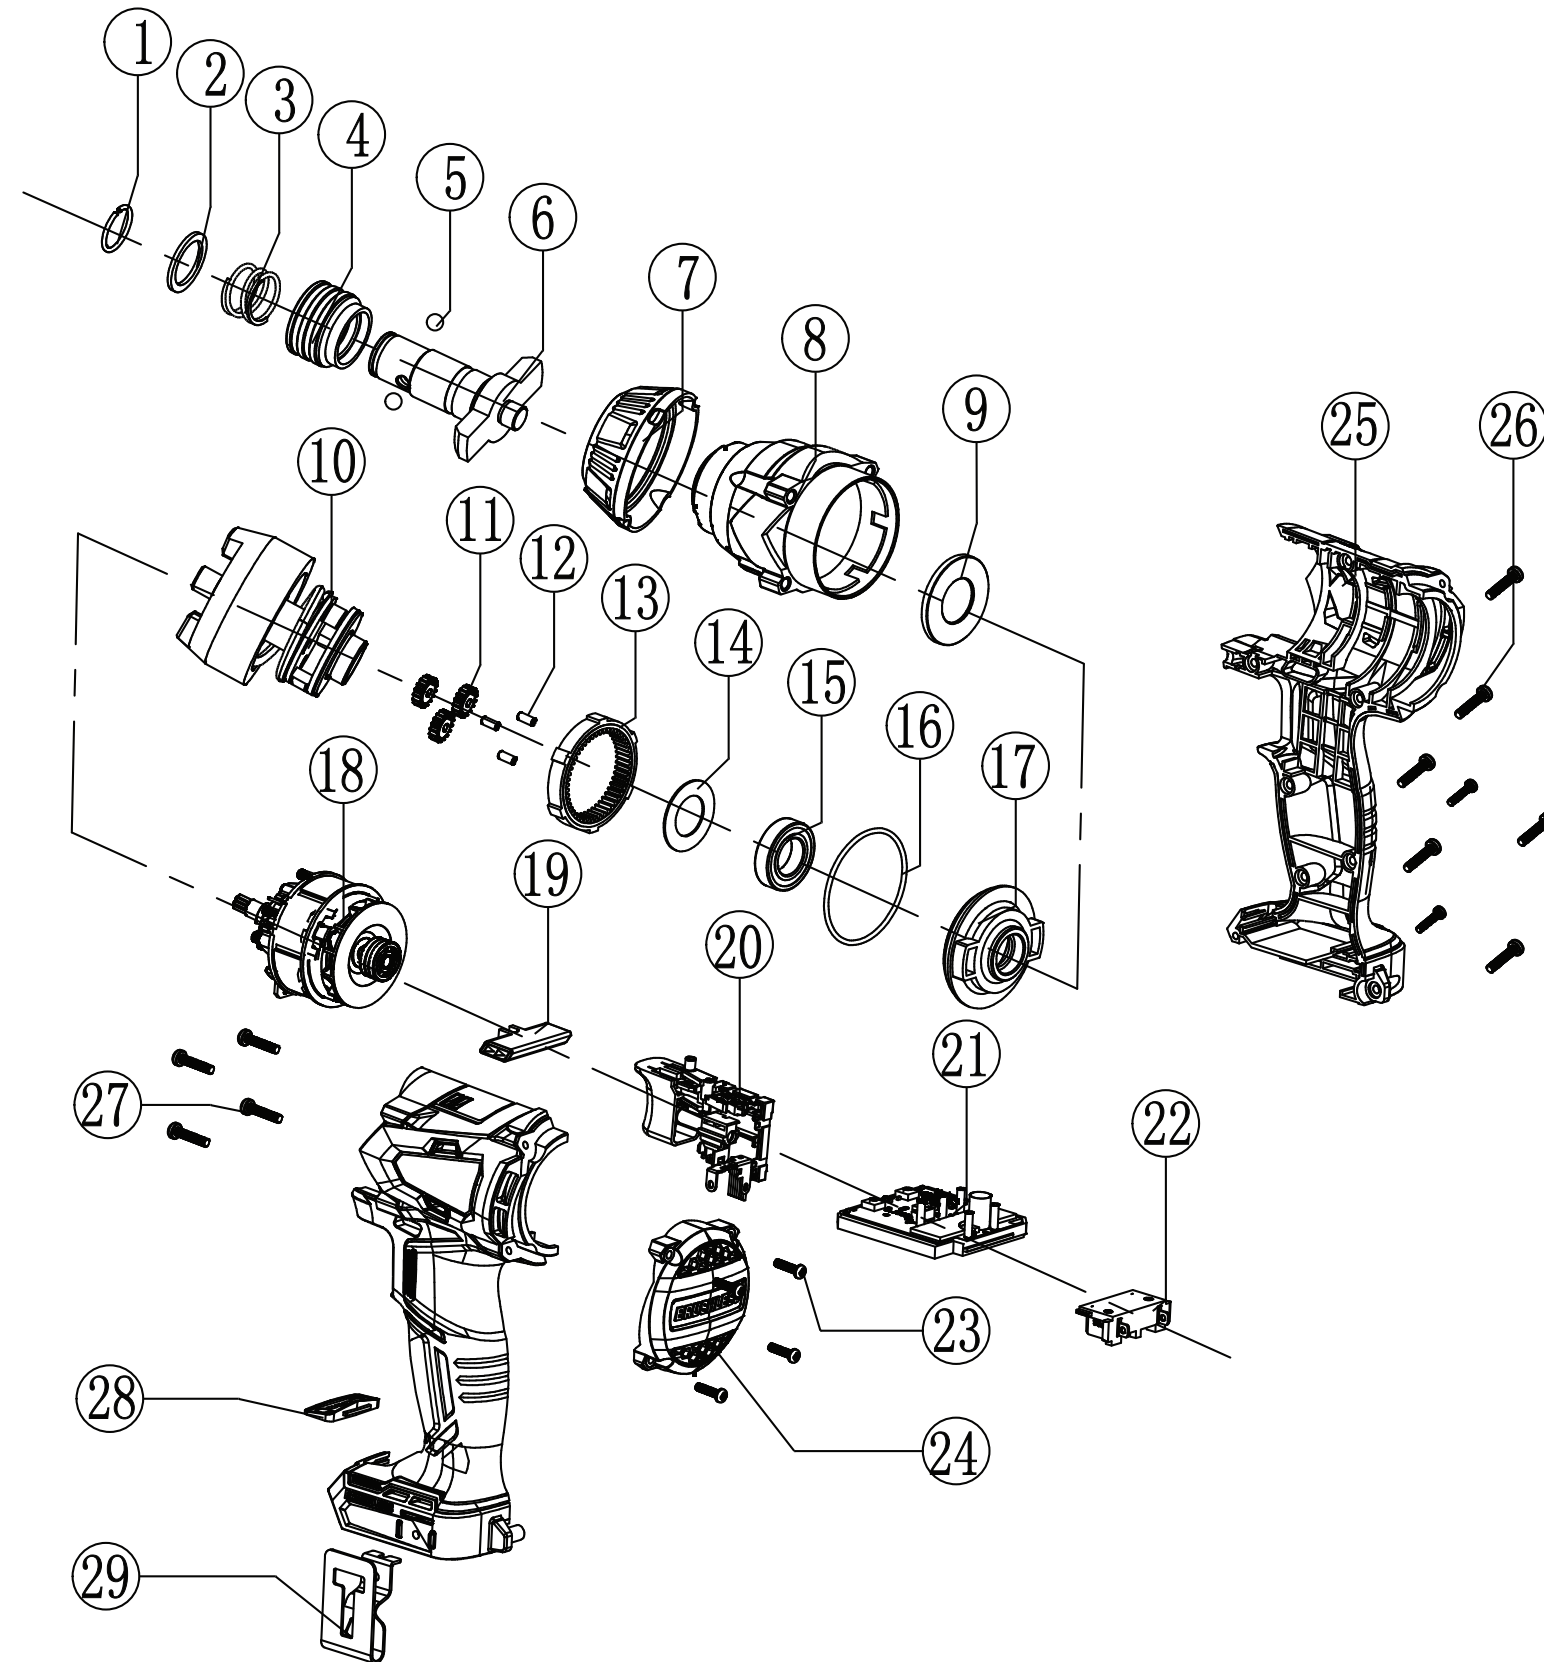

**BRUSHLESS**

**UN1**  
POWER 20V

No.	ΠΕΡΙΓΡΑΦΗ	ΠΟΣ.
1	Steel wire snap ring	1
2	Activity sleeve gasket	1
3	Movable sleeve spring	1
4	Quick change sets	1
5	Steel ball	2
6	Output shaft	1
7	Rubber sleeve	1
8	Aluminum head shell	1
9	Gasket	1
10	Strike block assembly	1
11	Planet wheel	3
12	Gear pin	2
13	Ring gear	1
14	Gasket	1
15	Bearing	1
16	Sealing ring	1
17	Tooth box cover	1
18	Motor assembly	1
19	Putter	1
20	Switch	1
21	Control panel	1
22	Bracket	1
23	Screw	4
24	Tail Cap	1
25	Chassis	1
26	Screw	8
27	Screw	4
28	Speed control button	1
29	Belt buckle	1