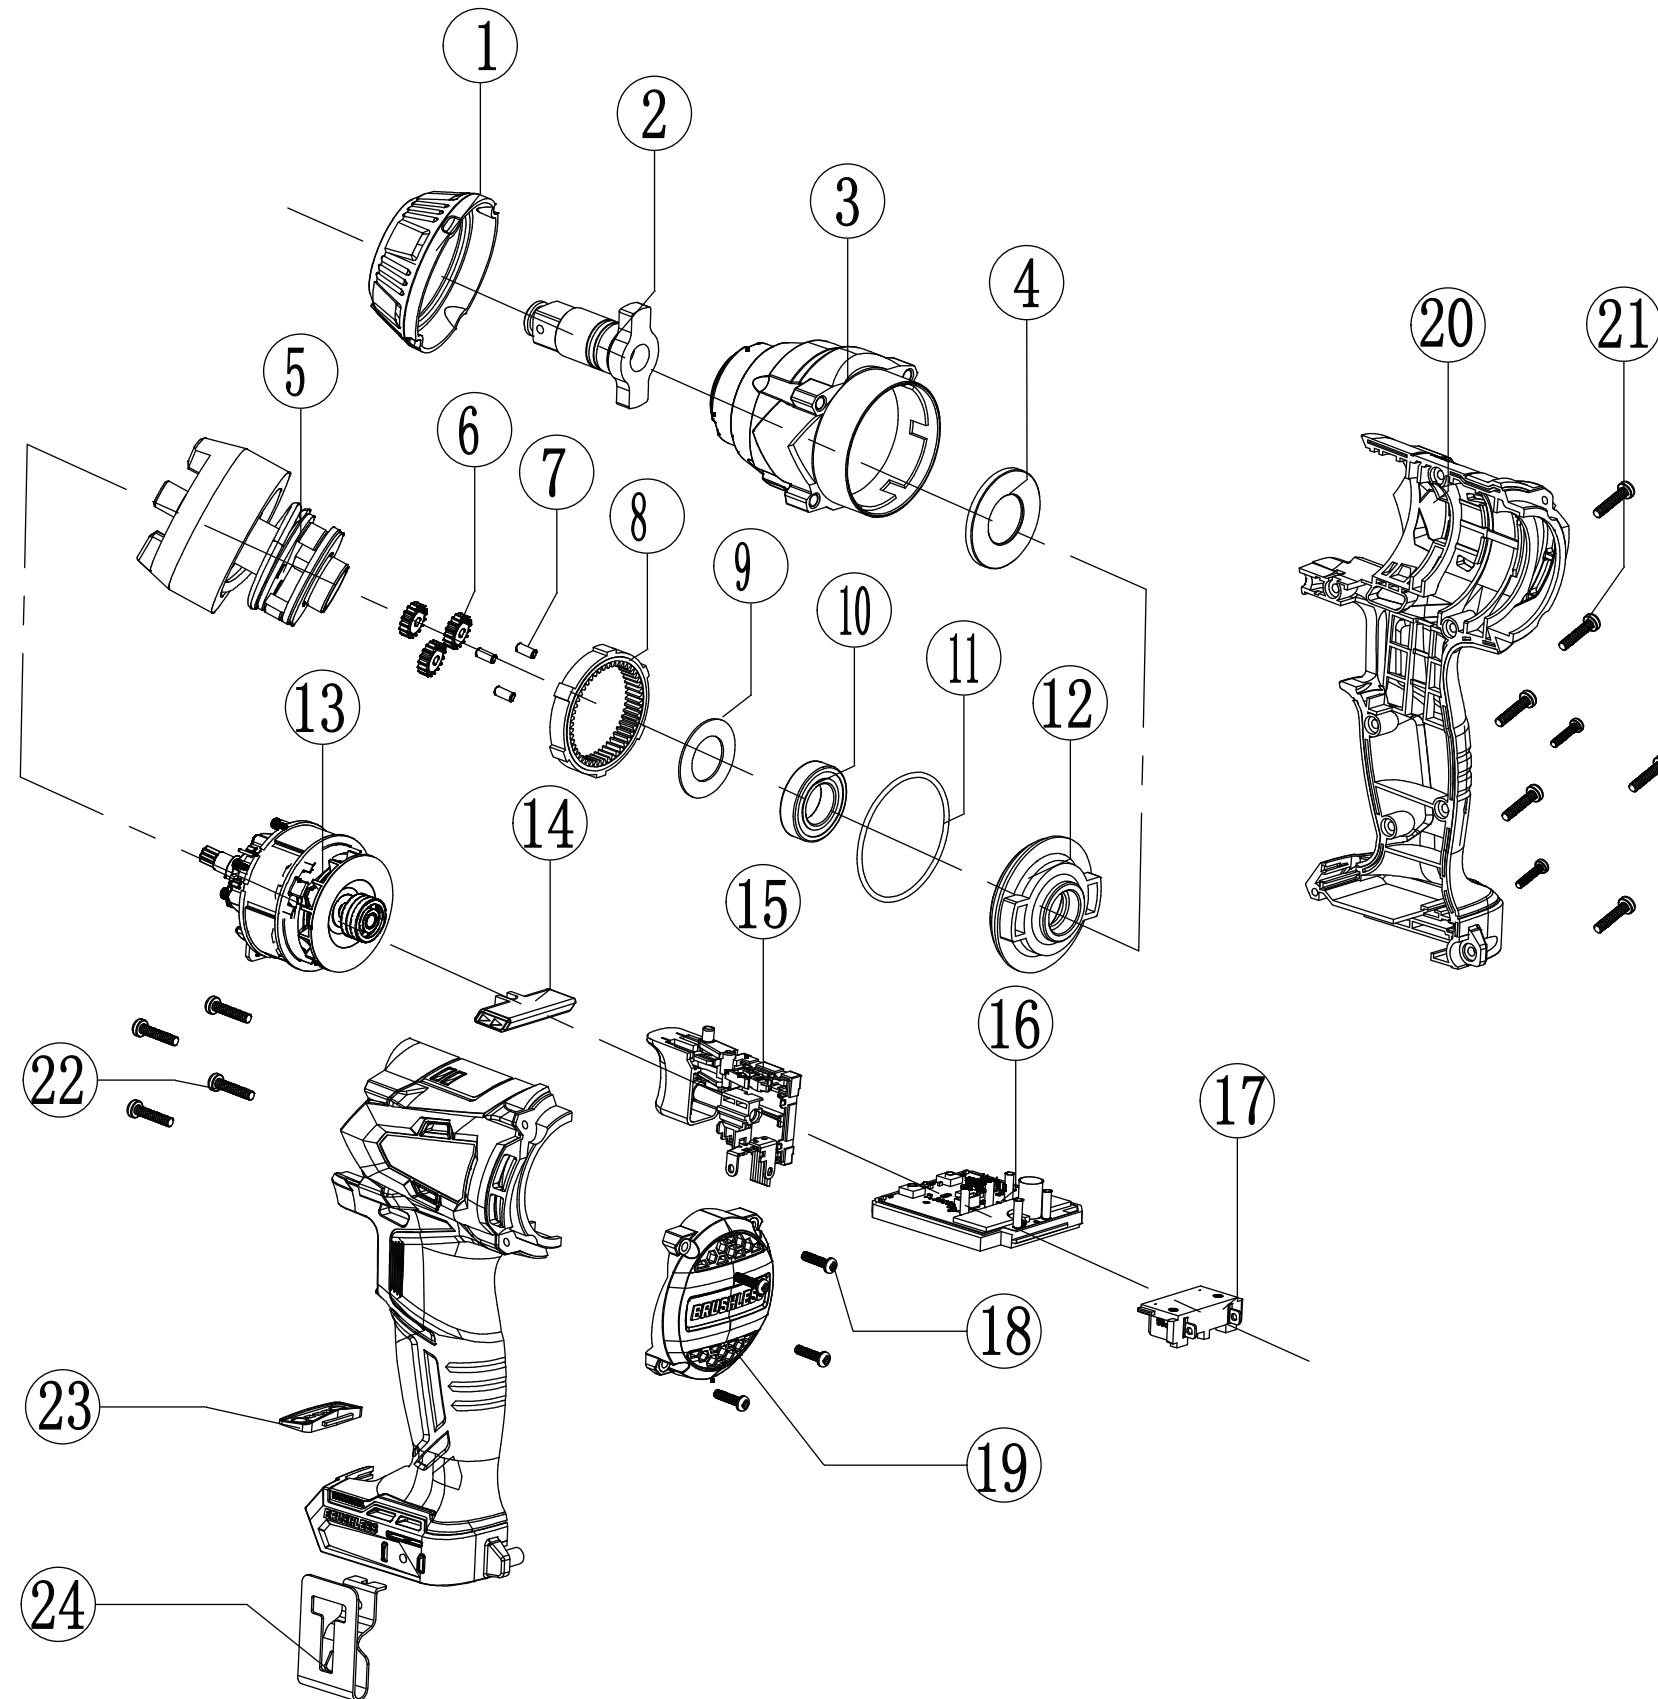

BRUSHLESS

UN1
POWER 20V

No.	ΠΕΡΙΓΡΑΦΗ	ΠΟΣ.
1	Rubber sleeve	1
2	Output shaft	1
3	Aluminum head shell	1
4	Gasket	1
5	Strike block assembly	1
6	Planet wheel	3
7	Gear Pin	2
8	Ring Gear	1
9	Gasket	1
10	Bearing	1
11	Sealing ring	1
12	Tooth box cover	1
13	Motor assembly	1
14	Putter	1
15	Switch	1
16	Control panel	1
17	Bracket	1
18	Screw	4
19	Tail cap	1
20	Chassis	1
21	Screw	8
22	Screw	4
23	Speed control button	1
24	Belt buckle	1