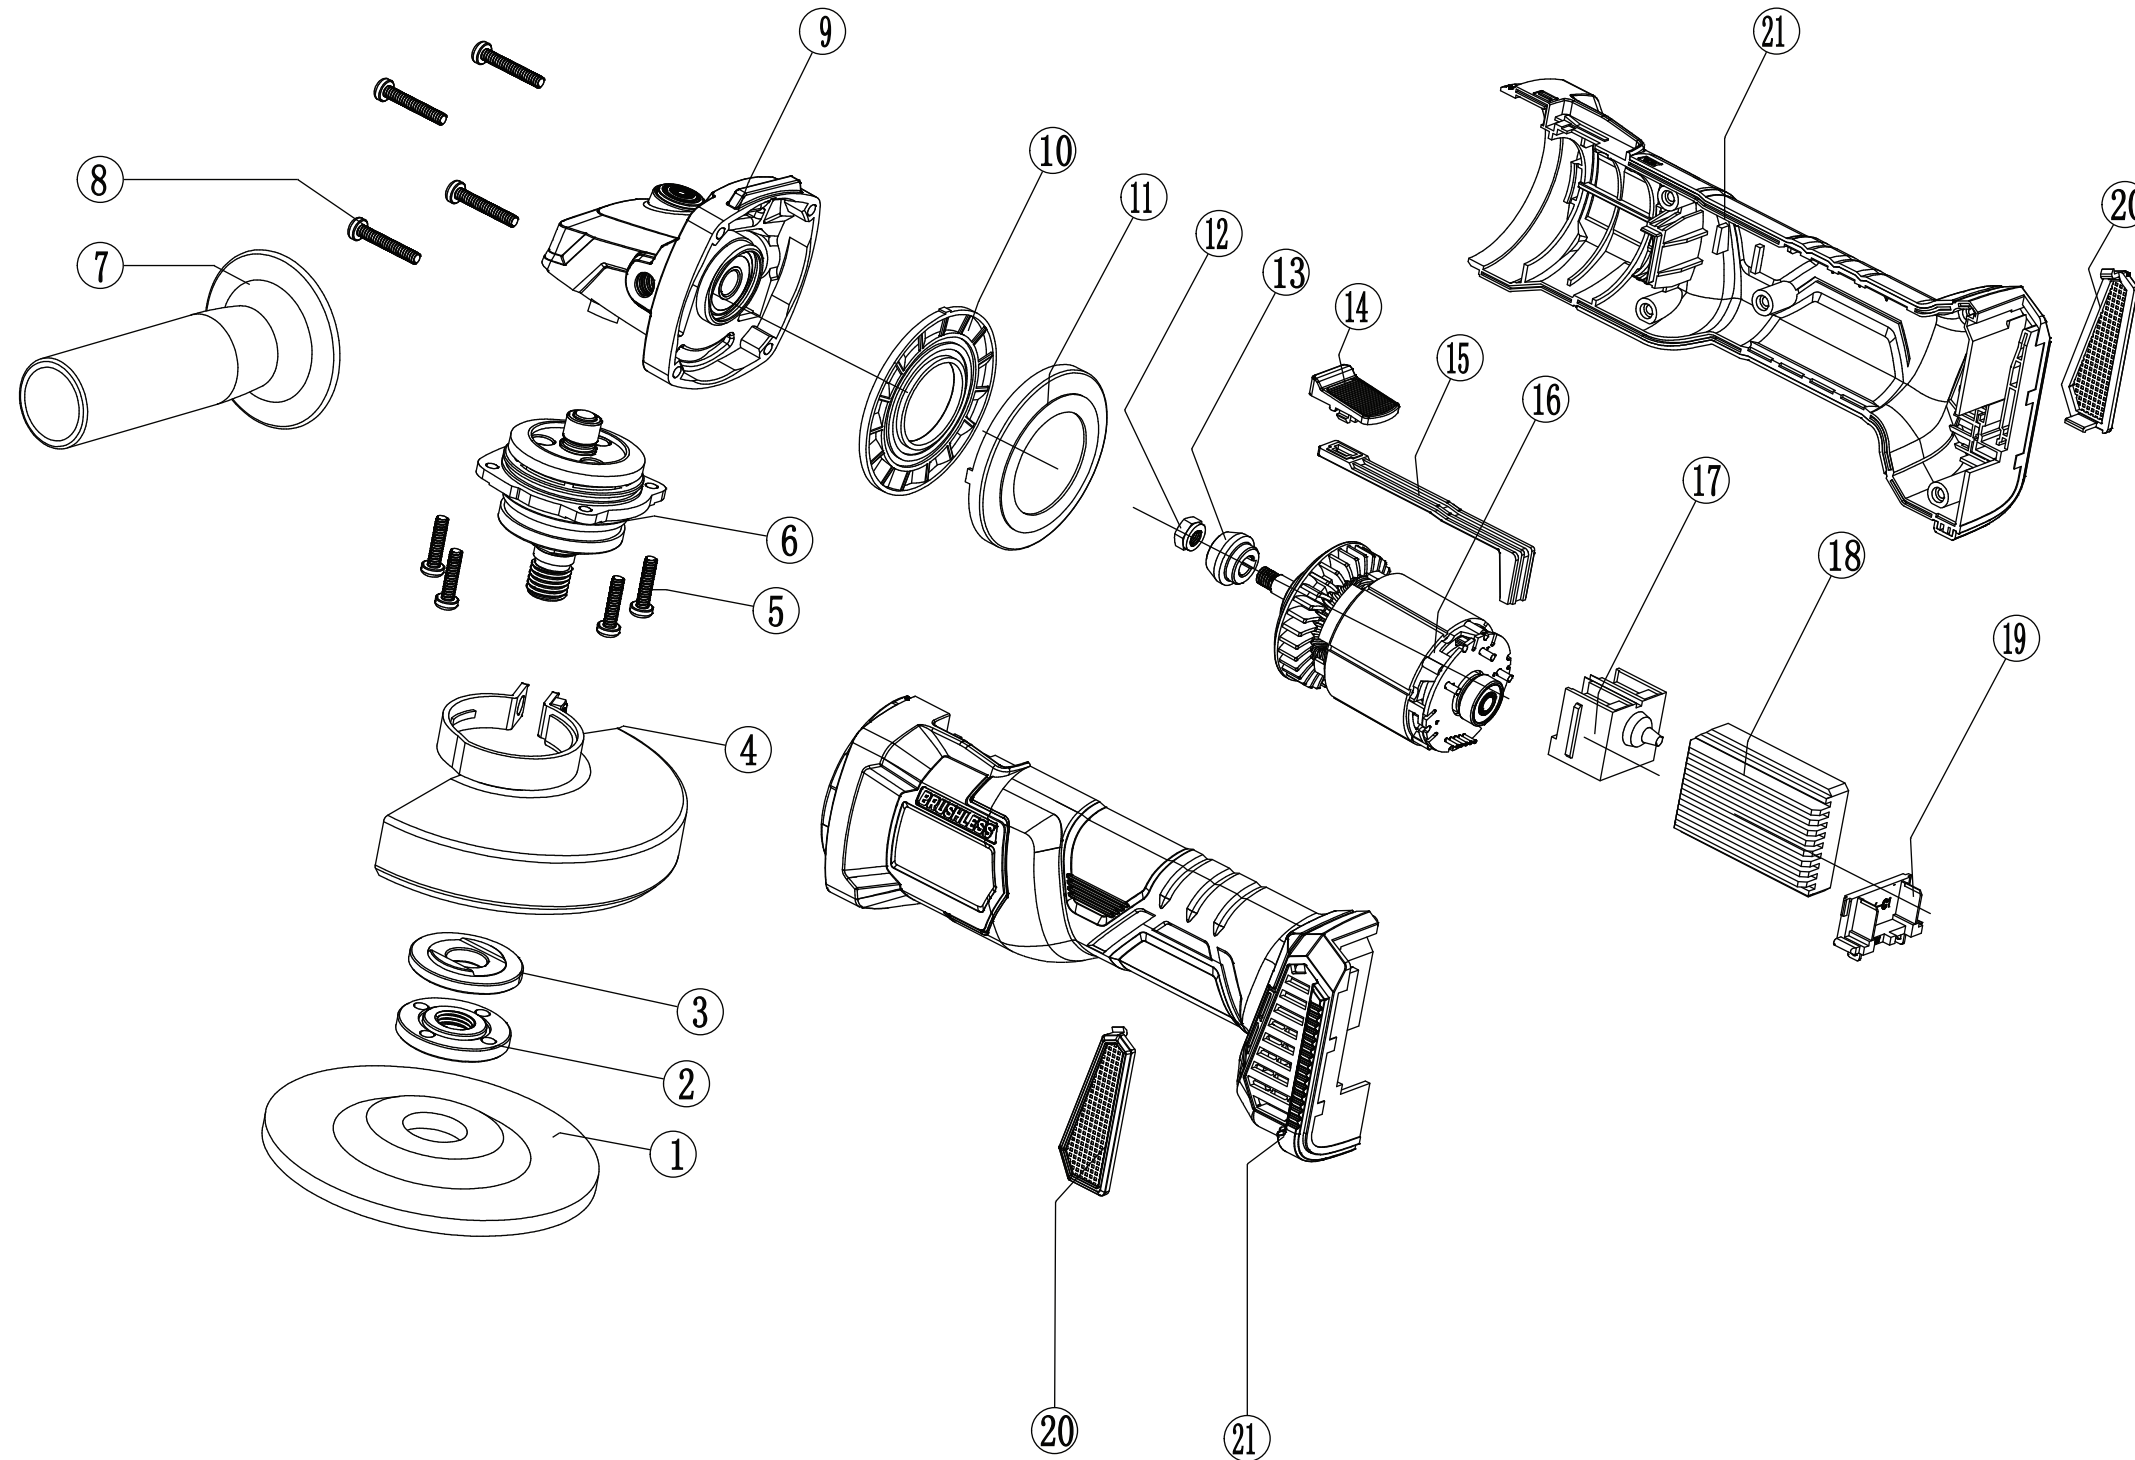

BRUSHLESS

UN1
POWER 20V

No.	ΠΕΡΙΓΡΑΦΗ	ΠΟΣ.
1	Grinding wheel	1
2	Upper plate	1
3	Pressure plate	1
4	Cover	1
5	Screw	4
6	Gearbox	1
7	Handle	1
8	Screw	4
9	Head shell	1
10	Wind shield	1
11	Windshield	1
12	Nut	1
13	Gear	1
14	Push button	1
15	Push button lever	1
16	Motor	1
17	Switch	1
18	Control panel	1
19	Body bracket	1
20	Left and right windows	1
21	Housing	1