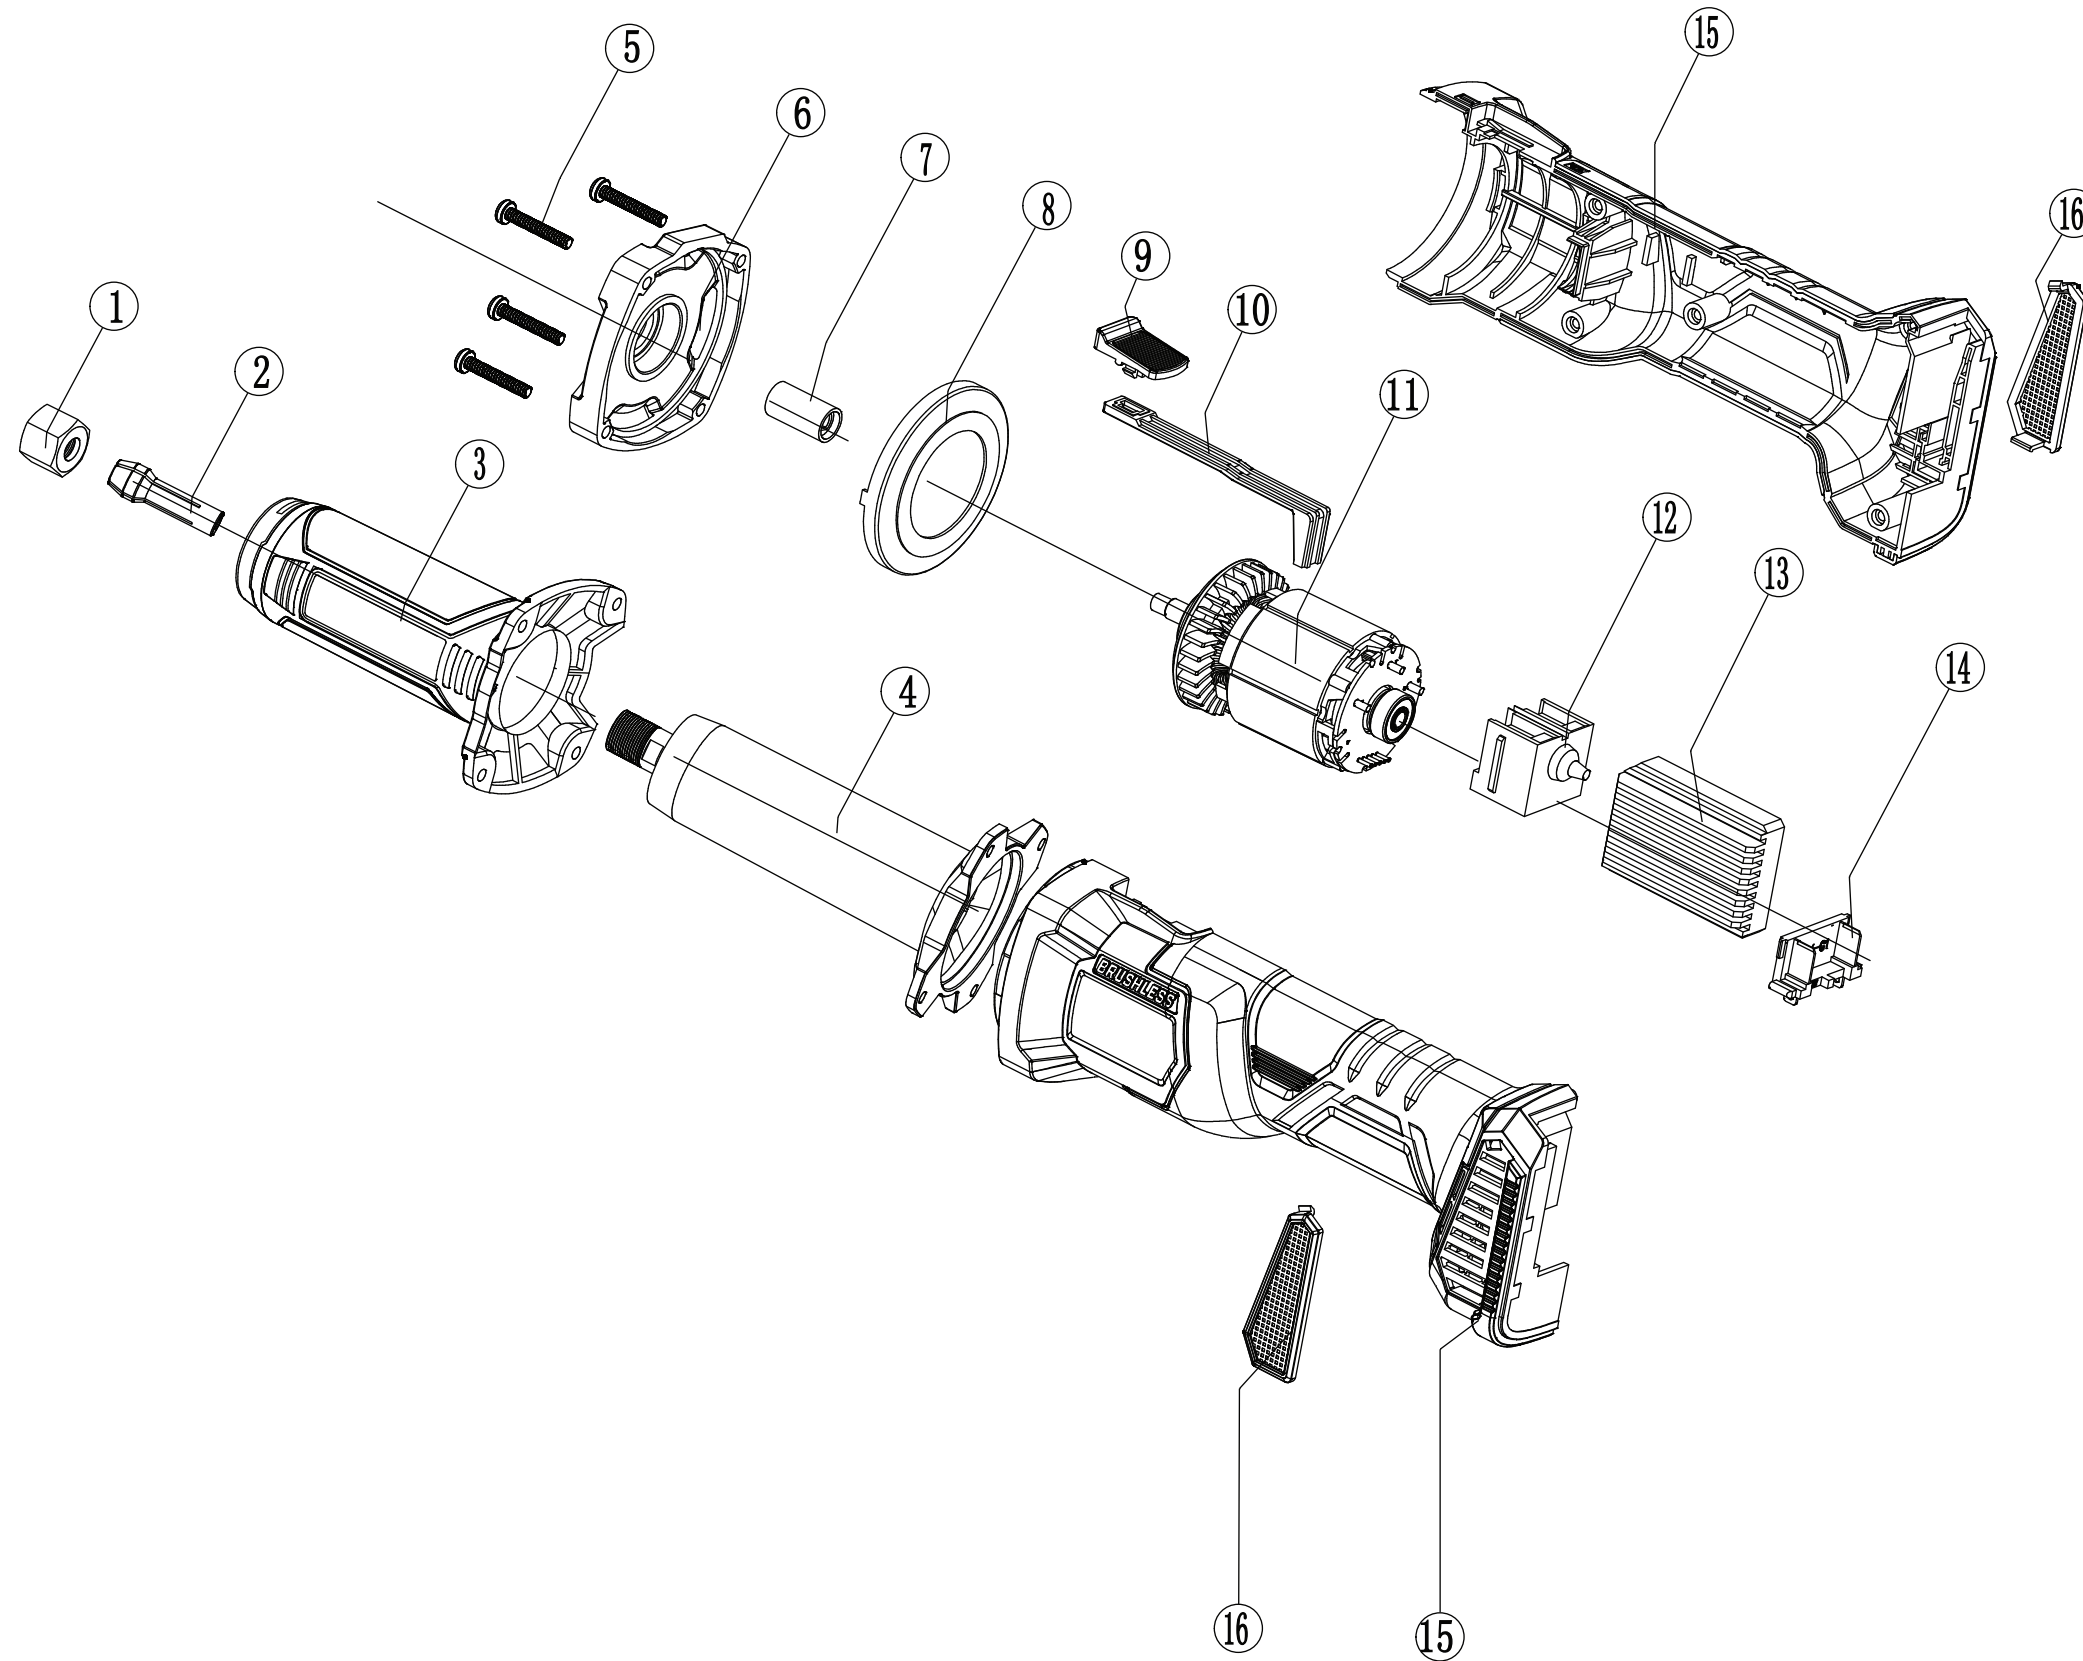

BRUSHLESS

UN1
POWER 20V

No.	ΠΕΡΙΓΡΑΦΗ	ΠΟΣ.
1	Nut	1
2	Spring clip	1
3	Handle	1
4	Handle set	1
5	Self-tapping screw	4
6	Cover	1
7	Coupling	1
8	Windshield	1
9	Push button	1
10	Push button lever	1
11	Motor	1
12	Switch	1
13	Control panel	1
14	Body bracket	1
15	Housing	1
16	Windshield	1